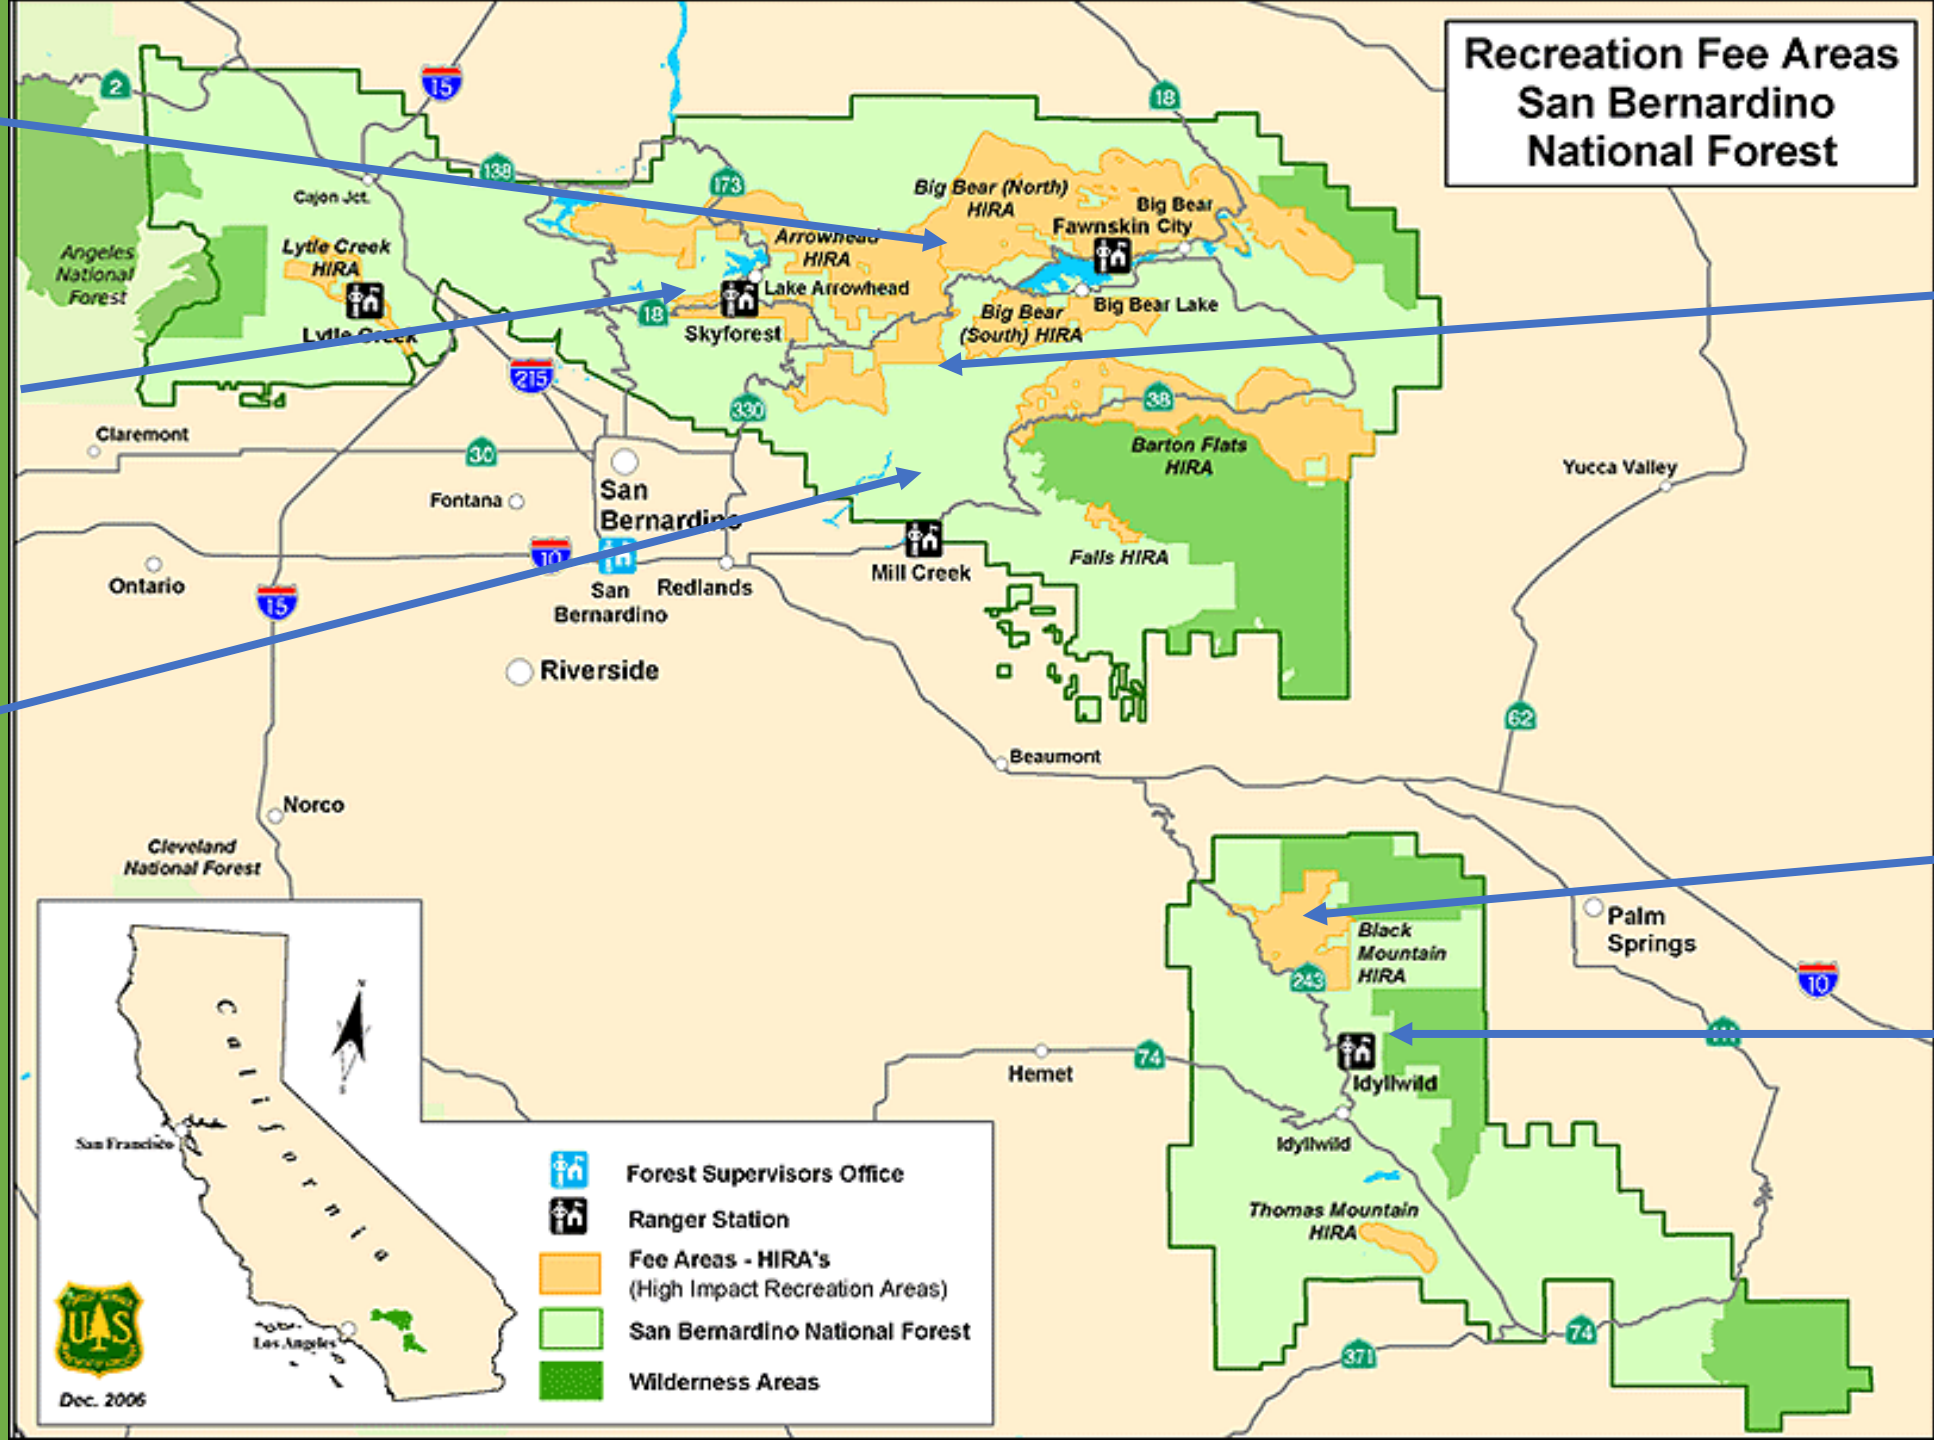

Recreation Fee Areas San Bernardino National Forest

Butler Peak

Strawberry Peak

Morton Peak

Keller Peak

Black Mountain

Tahquitz Peak

-  Forest Supervisors Office
-  Ranger Station
-  Fee Areas - HIRA's (High Impact Recreation Areas)
-  San Bernardino National Forest
-  Wilderness Areas